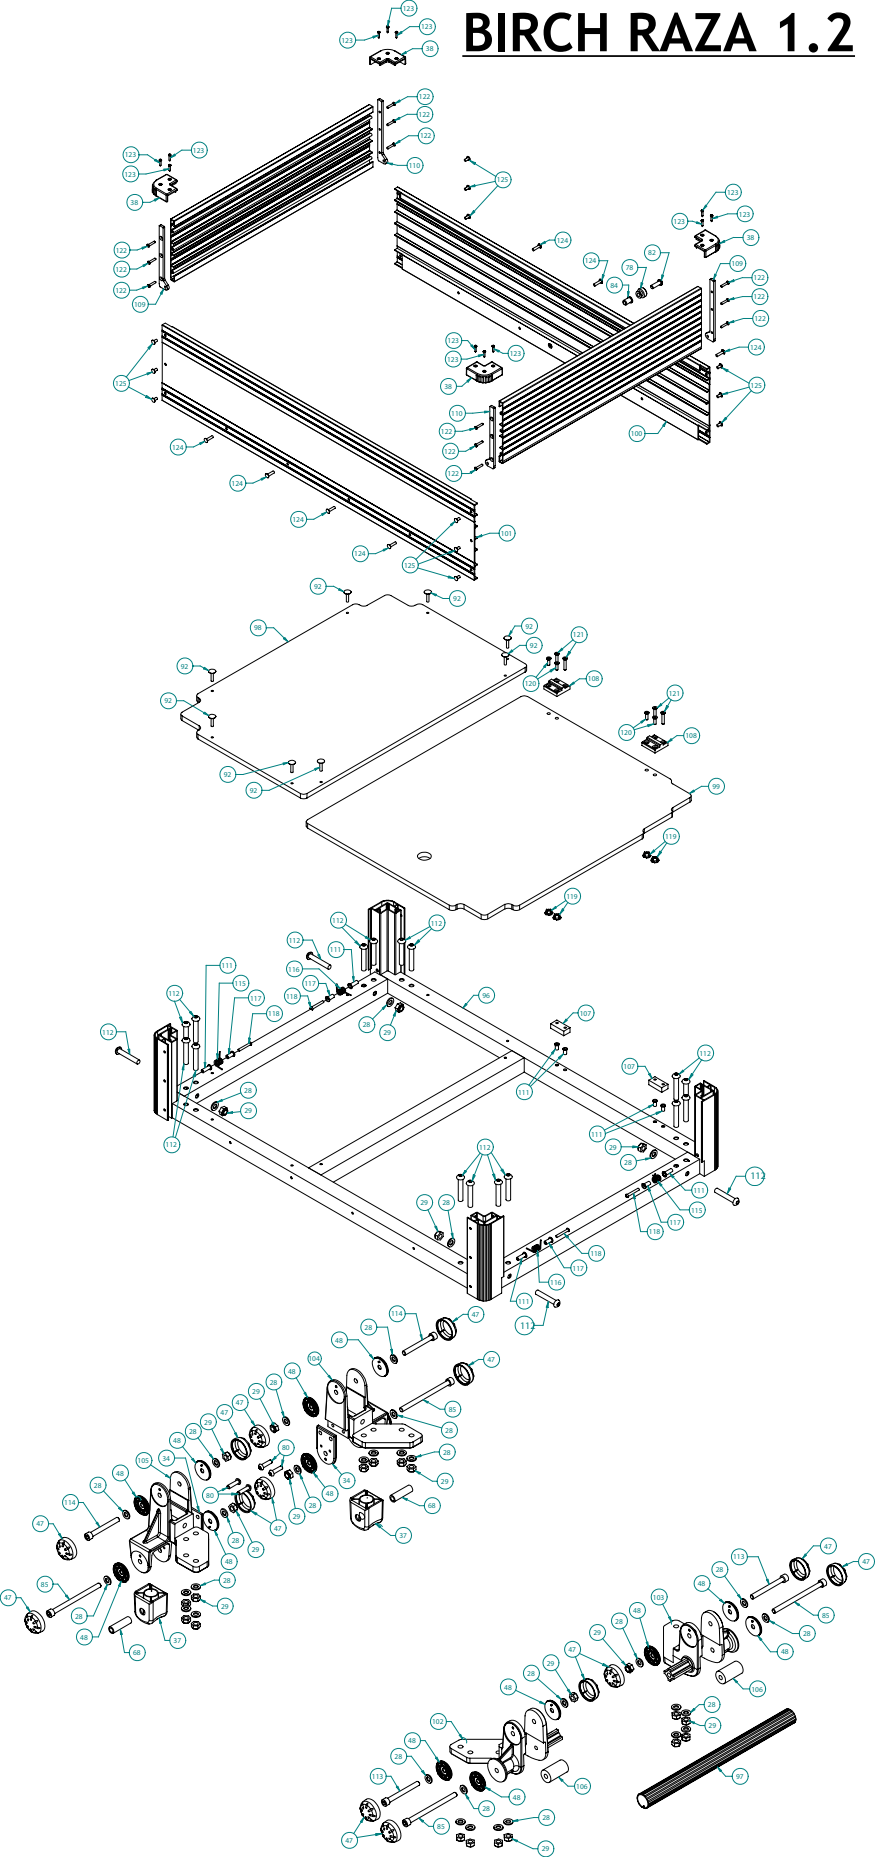

BIRCH RAZA 1.2

DRAWING No:

BIRCH RAZA 1.2

ITEM No:	PART No:	DESCRIPTION
28	V-RAZA-028	M10 Iso Washer BZP
29	V-RAZA-029	M10 Nyloc BZP
34	V-RAZA-034	Half Link Plate
37	V-RAZA-037	Bump Stop
38	V-RAZA-038	Corner Cap for Platform
47	V-RAZA-047	Cover Cap
48	V-RAZA-048	Cover Cap Inner
78	V-RAZA-078	Main Locking Catch Bush
80	V-RAZA-080	M8x30 Button Socket Head BZP
82	V-RAZA-082	M8x25 Button Socket Head BZP
84	V-RAZA-084	M8 Rivet Nut BZP
85	V-RAZA-085	M10x150 Cap Head BZP
92	V-RAZA-092	M5x25 Large Flange Pop Rivet ST/ST
96	V-RAZA-096	Upper Frame Sub Assembly
97	V-RAZA-097	Bracket Link Tube
98	V-RAZA-098	Fixed Floor Panel
99	V-RAZA-099	Hinged Floor Panel
-	V-RAZA-1.3	Complete Handrail System
100	V-RAZA-100	Deck Large Side Kick Board L/H
-	V-RAZA-100A	Deck Front / Rear Small Kick Board
101	V-RAZA-101	Deck Large Side Kick Board R/H
102	V-RAZA-102	Upper Frame Bracket 1 - L/H
103	V-RAZA-103	Upper Frame Bracket 1 - R/H
104	V-RAZA-104	Upper Frame Bracket 2 - L/H
105	V-RAZA-105	Upper Frame Bracket 2 - R/H
106	V-RAZA-106	Upper Bracket Spacer
107	V-RAZA-107	Flap Hinge Spacer
108	V-RAZA-108	Flap Hinge
109	V-RAZA-109	Hinge Panel Plate R/H
110	V-RAZA-110	Hinge Panel Plate L/H
111	V-RAZA-111	M5 Rivet Nut BZP
112	V-RAZA-112	M10x60 Button Socket Head BZP
113	V-RAZA-113	M10x100 Cap Head BZP
114	V-RAZA-114	M10x90 Cap Head BZP
115	V-RAZA-115	Hinge Spring For Small Kick Board R/H
116	V-RAZA-116	Hinge Spring For Small Kick Board L/H
117	V-RAZA-117	Hinge Bush For Front/Rear Small Kick Board
118	V-RAZA-118	M5x35 Button Socket Head BZP
119	V-RAZA-119	M5 'T' Nut
120	V-RAZA-120	M5x18 Countersunk Socket Head BZP
121	V-RAZA-121	M5x30 Countersunk Socket Head BZP
122	V-RAZA-122	M4x20 Countersunk Self Tapping Screw BZP
123	V-RAZA-123	M3x15 Pan Head Self Tapping Screw BZP
124	V-RAZA-124	M5x20 Pop Rivet ST/ST
125	V-RAZA-125	M5x10 Pop Rivet ST/ST